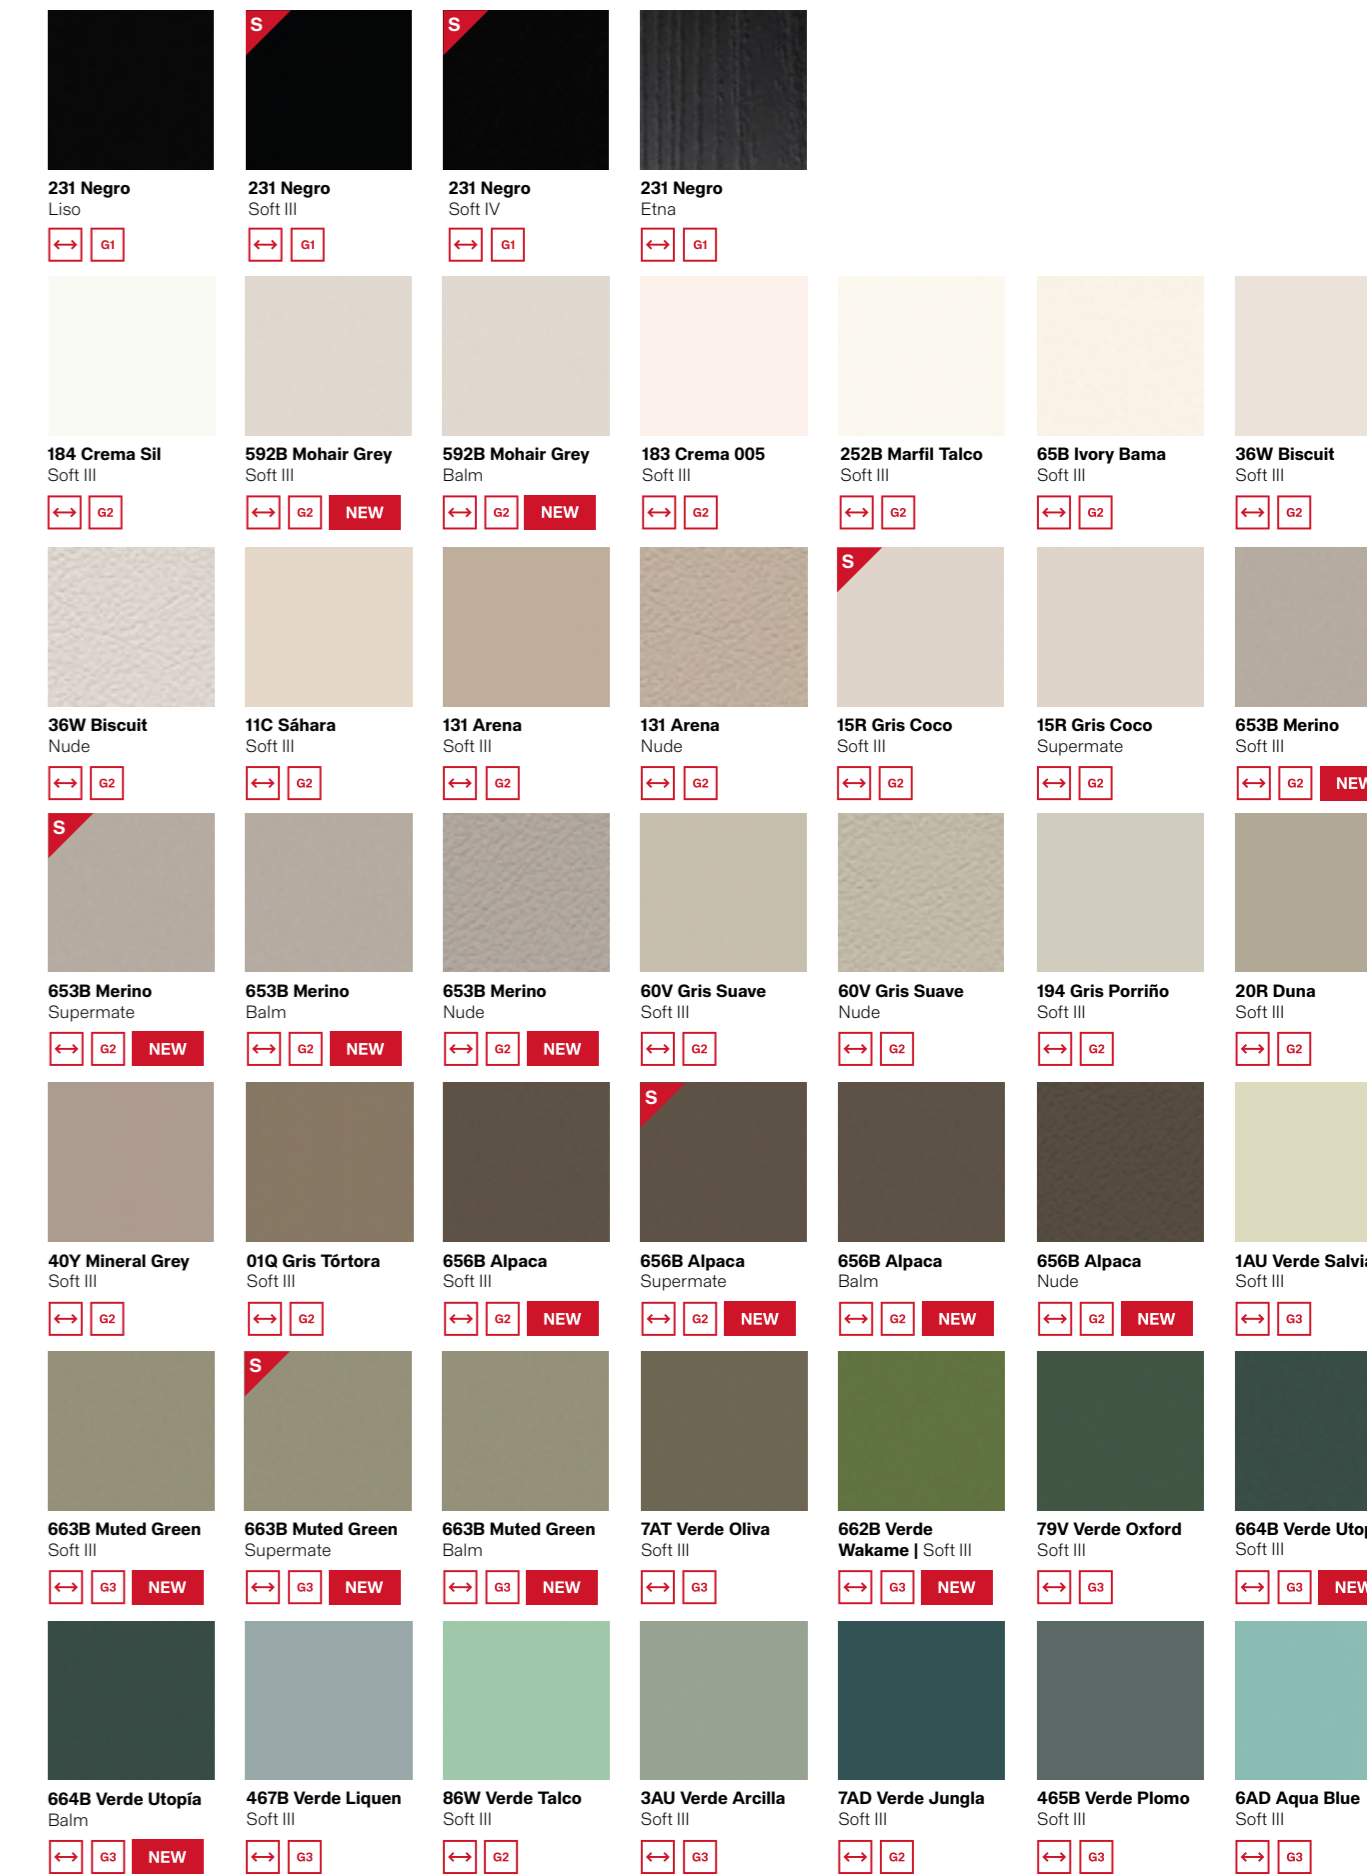

Touch-up marker

Available ranges: Sense Natur

Coloured markers to match the Sense Natur range for small touch-ups on the surface or edges of the board. The product is based on a fast drying, water and detergent resistant, matt acrylic varnish solution.

Unicolours