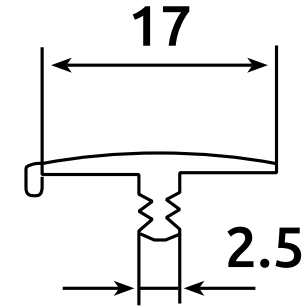

Solid Pure White

Super Solid Bliss

Super Solid Onyx

Super Solid Steel

SUPERVA HARDWARE

T Trim Edging

50m rolls available in Silver & Black, White & Cream

SUPERVA
PLYWOOD & TIMBER FOR THE LEISURE INDUSTRY