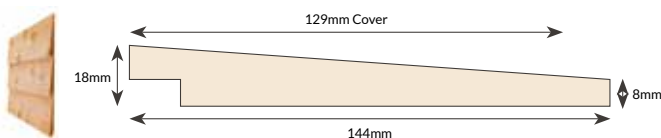

T&G V JOINT
 Ex150mm x 22mm
 PFC001 & Ex100mm x22mm PFC002

HORIZONTAL SHADOW GAP
 Ex150mm x 22mm PFC003 & Ex100mm x22mm PFC004

REBATED FEATHER EDGE
 Ex150mm x 22mm PFC009

SAWN FEATHER EDGE
 Ex200mm x 38mm 2Ex (150mm Coverage)

VERTICAL SHADOW GAP
 Ex150mm x 22mm PFC005 & Ex100mm x22mm PFC006

SCREEN Ex150mm x 22mm PFC007

SHIPLAP Ex150mm x22mm PFC008

EXTERNAL TRIMS

Ex75mm x 75mm E1

Ex50mm x 50mm E2

PREMIER CLADDING PROFILES

Species available: