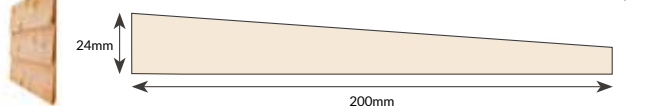

T&G V JOINT
 Ex150mm x 22mm
 PFC001 & Ex100mm x22mm PFC002

HORIZONTAL SHADOW GAP
 Ex150mm x 22mm PFC003 & Ex100mm x22mm PFC004

REBATED FEATHER EDGE
 Ex150mm x 22mm PFC009

SAWN FEATHER EDGE
 Ex200mm x 38mm 2Ex (150mm Coverage)

VERTICAL SHADOW GAP
 Ex150mm x 22mm PFC005 & Ex100mm x22mm PFC006

SCREEN Ex150mm x 22mm PFC007

SHIPLAP Ex150mm x22mm PFC008

EXTERNAL TRIMS

Ex75mm x 75mm E1

Ex50mm x 50mm E2

PREMIER CLADDING PROFILES

Species available: