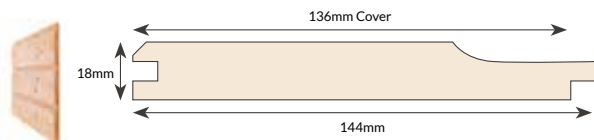

T&G V JOINT
 Ex150mm x 22mm
 PFC001 & Ex100mm x22mm PFC002

HORIZONTAL SHADOW GAP
 Ex150mm x 22mm PFC003 & Ex100mm x22mm PFC004

REBATED FEATHER EDGE
 Ex150mm x 22mm PFC009

SAWN FEATHER EDGE
 Ex200mm x 38mm 2Ex (150mm Coverage)

VERTICAL SHADOW GAP
 Ex150mm x 22mm PFC005 & Ex100mm x22mm PFC006

SCREEN Ex150mm x 22mm PFC007

SHIPLAP Ex150mm x22mm PFC008

EXTERNAL TRIMS

Ex75mm x 75mm E1

Ex50mm x 50mm E2

PREMIER CLADDING PROFILES

Species available: