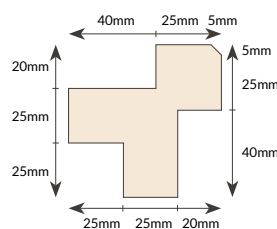

VERTICAL SHADOW GAP
 Ex150mm x 22mm PFC005 & Ex100mm x22mm PFC006

SCREEN Ex150mm x 22mm PFC007

SHIPLAP Ex150mm x22mm PFC008

EXTERNAL TRIMS

Ex75mm x 75mm E1

Ex50mm x 50mm E2

PREMIER CLADDING PROFILES

Species available: