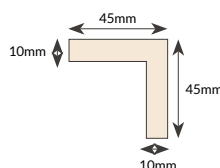

T&G V JOINT
 Ex150mm x 22mm
 PFC001 & Ex100mm x22mm PFC002

HORIZONTAL SHADOW GAP
 Ex150mm x 22mm PFC003 & Ex100mm x22mm PFC004

REBATED FEATHER EDGE
 Ex150mm x 22mm PFC009

SAWN FEATHER EDGE
 Ex200mm x 38mm 2Ex (150mm Coverage)

VERTICAL SHADOW GAP
 Ex150mm x 22mm PFC005 & Ex100mm x22mm PFC006

SCREEN Ex150mm x 22mm PFC007

SHIPLAP Ex150mm x22mm PFC008

EXTERNAL TRIMS

Ex75mm x 75mm E1

Ex50mm x 50mm E2

PREMIER CLADDING PROFILES

Species available: