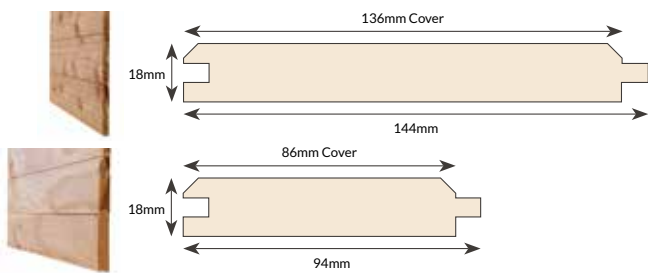

T&G V JOINT
 Ex150mm x 22mm
 PFC001 & Ex100mm x22mm PFC002

HORIZONTAL SHADOW GAP
 Ex150mm x 22mm PFC003 & Ex100mm x22mm PFC004

REBATED FEATHER EDGE
 Ex150mm x 22mm PFC009

SAWN FEATHER EDGE
 Ex200mm x 38mm 2Ex (150mm Coverage)

VERTICAL SHADOW GAP
 Ex150mm x 22mm PFC005 & Ex100mm x22mm PFC006

SCREEN Ex150mm x 22mm PFC007

SHIPLAP Ex150mm x22mm PFC008

EXTERNAL TRIMS

Ex75mm x 75mm E1

Ex50mm x 50mm E2

PREMIER CLADDING PROFILES

Species available: