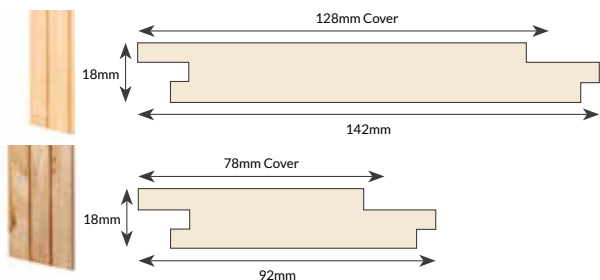

T&G V JOINT
 Ex150mm x 22mm
 PFC001 & Ex100mm x22mm PFC002

HORIZONTAL SHADOW GAP
 Ex150mm x 22mm PFC003 & Ex100mm x22mm PFC004

REBATED FEATHER EDGE
 Ex150mm x 22mm PFC009

SAWN FEATHER EDGE
 Ex200mm x 38mm 2Ex (150mm Coverage)

VERTICAL SHADOW GAP
 Ex150mm x 22mm PFC005 & Ex100mm x22mm PFC006

SCREEN Ex150mm x 22mm PFC007

SHIPLAP Ex150mm x22mm PFC008

EXTERNAL TRIMS

Ex75mm x 75mm E1

Ex50mm x 50mm E2

PREMIER CLADDING PROFILES

Species available: