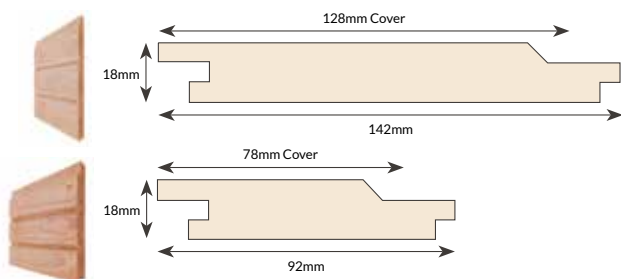

T&G V JOINT
 Ex150mm x 22mm
 PFC001 & Ex100mm x22mm PFC002

HORIZONTAL SHADOW GAP
 Ex150mm x 22mm PFC003 & Ex100mm x22mm PFC004

REBATED FEATHER EDGE
 Ex150mm x 22mm PFC009

SAWN FEATHER EDGE
 Ex200mm x 38mm 2Ex (150mm Coverage)

VERTICAL SHADOW GAP
 Ex150mm x 22mm PFC005 & Ex100mm x22mm PFC006

SCREEN Ex150mm x 22mm PFC007

SHIPLAP Ex150mm x22mm PFC008

EXTERNAL TRIMS

Ex75mm x 75mm E1

Ex50mm x 50mm E2

PREMIER CLADDING PROFILES

Species available: