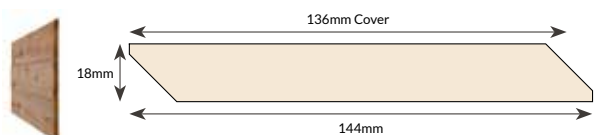

T&G V JOINT
 Ex150mm x 22mm
 PFC001 & Ex100mm x22mm PFC002

HORIZONTAL SHADOW GAP
 Ex150mm x 22mm PFC003 & Ex100mm x22mm PFC004

REBATED FEATHER EDGE
 Ex150mm x 22mm PFC009

SAWN FEATHER EDGE
 Ex200mm x 38mm 2Ex (150mm Coverage)

VERTICAL SHADOW GAP
 Ex150mm x 22mm PFC005 & Ex100mm x22mm PFC006

SCREEN Ex150mm x 22mm PFC007

SHIPLAP Ex150mm x22mm PFC008

EXTERNAL TRIMS

Ex75mm x 75mm E1

Ex50mm x 50mm E2

PREMIER CLADDING PROFILES

Species available: